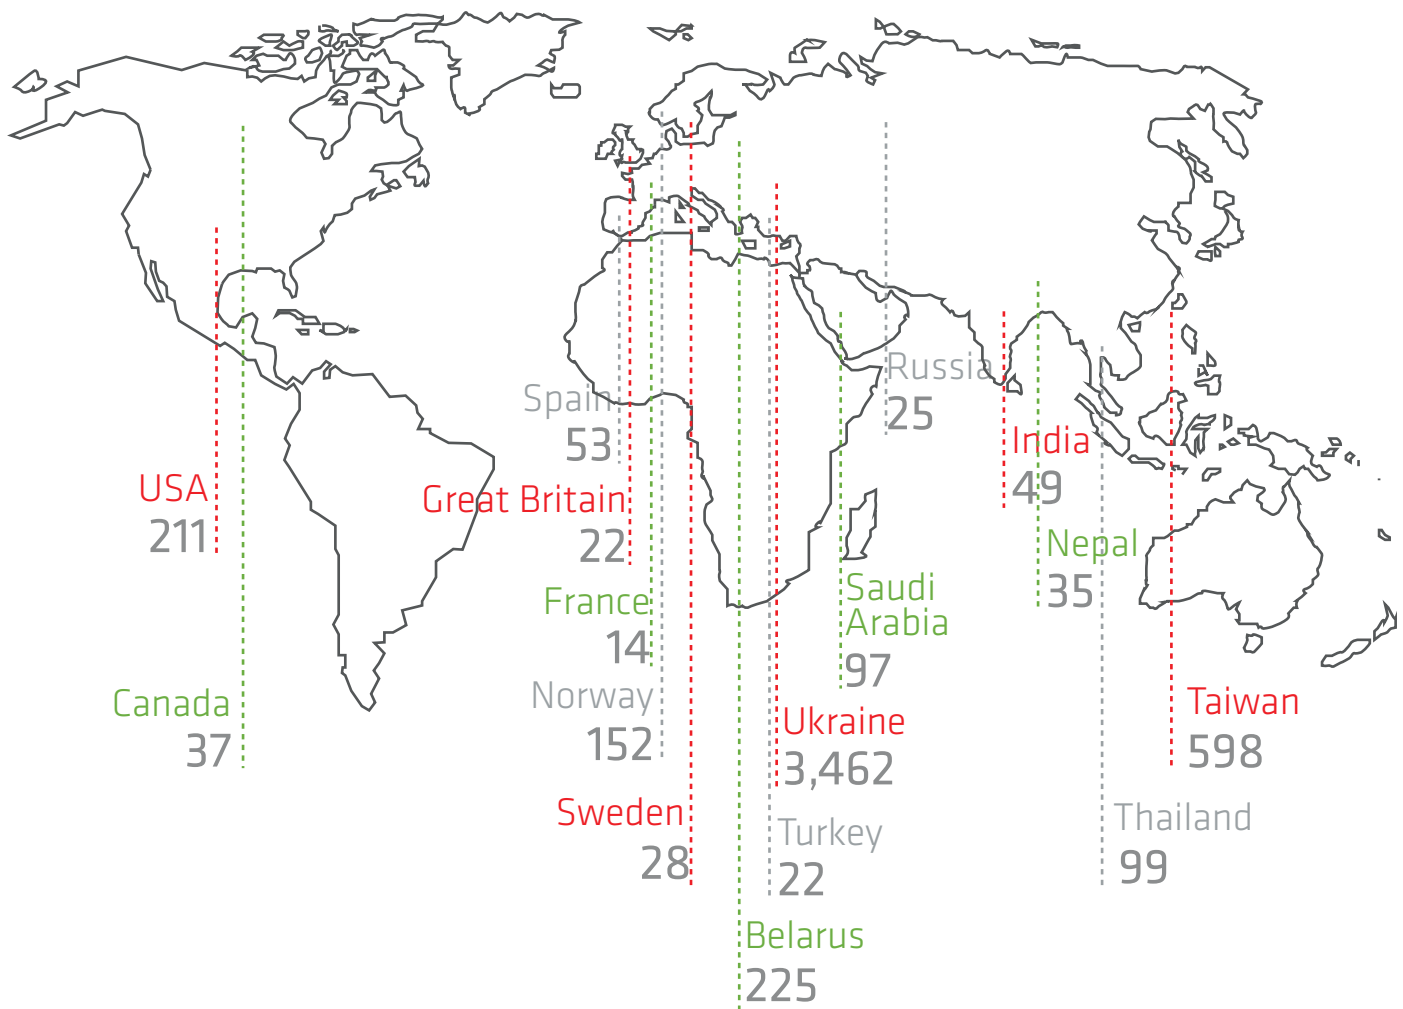

INTERNATIONAL STUDENTS IN LUBLIN

Academic year: 2016/2017

Other countries: 1,115

79
countries

6,244
students

9
universities